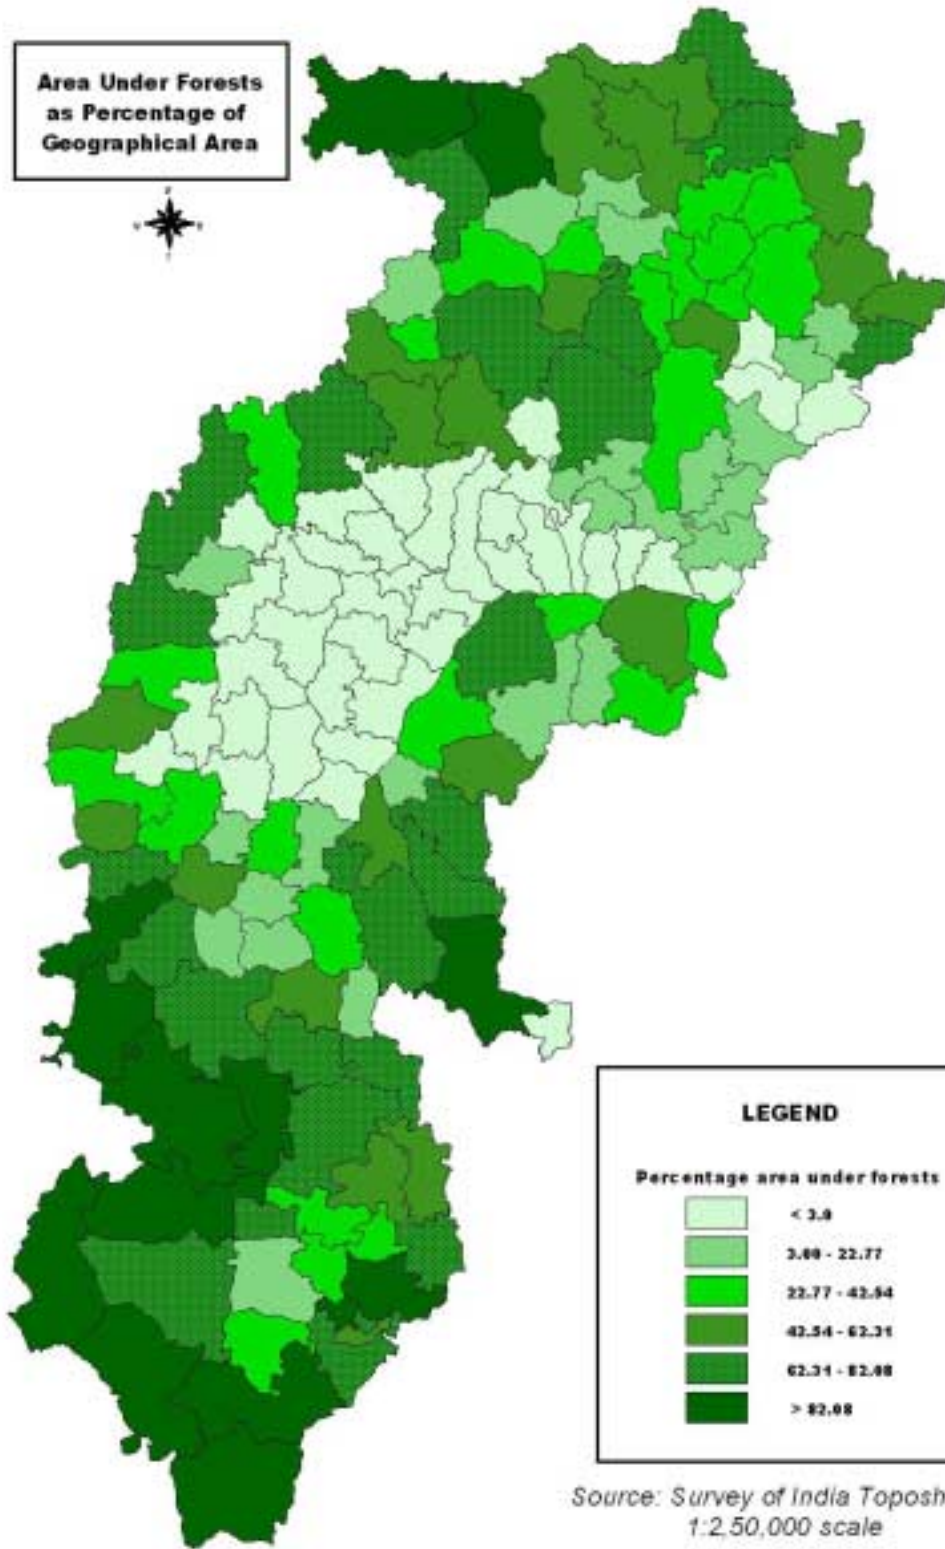

**Area Under Forests  
as Percentage of  
Geographical Area, 1991**

**LEGEND**

Percentage area under forests

	< 12.21
	12.21 - 24.41
	24.41 - 36.61
	36.61 - 48.81
	48.81 - 61.01
	> 61.01

Source: Census of India, 1991

**Area Under Forests  
as Percentage of  
Geographical Area**

**LEGEND**

Percentage area under forests

	< 3.0
	3.00 - 22.77
	22.77 - 42.94
	42.54 - 62.31
	62.31 - 82.08
	> 82.08

Source: Survey of India Toposheets  
1:2,50,000 scale