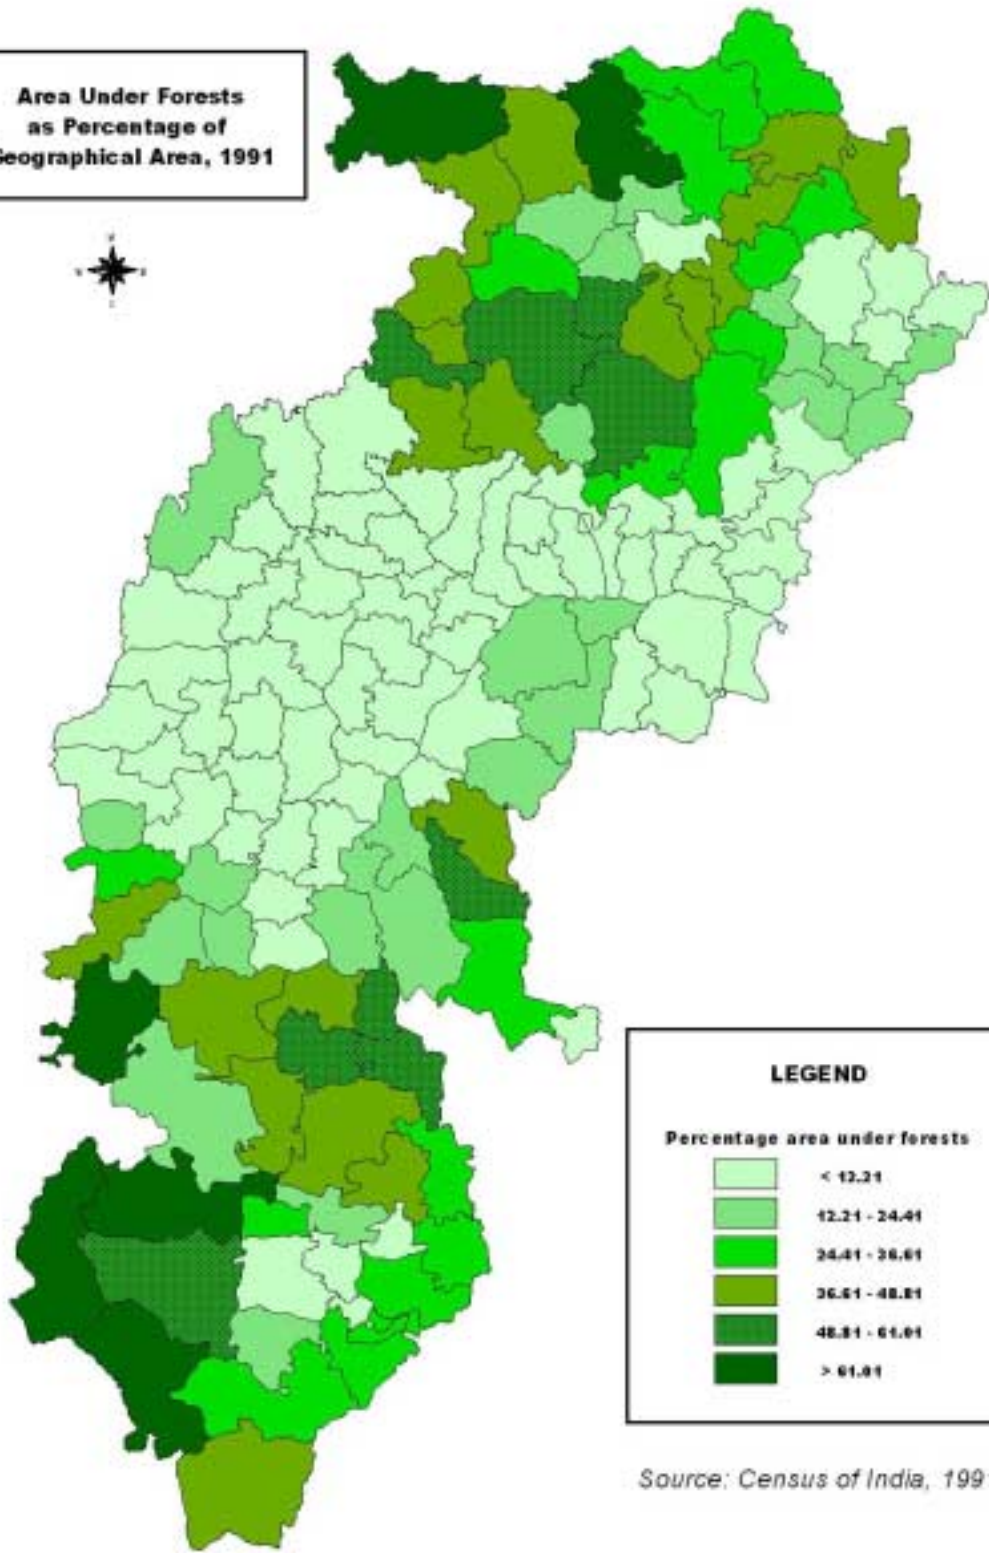

**Area Under Forests  
as Percentage of  
Geographical Area, 1991**

**LEGEND**

Percentage area under forests

	< 12.21
	12.21 - 24.41
	24.41 - 36.61
	36.61 - 48.81
	48.81 - 61.01
	> 61.01

Source: Census of India, 1991

**Area Under Forests  
as Percentage of  
Geographical Area**

**LEGEND**

Percentage area under forests

	< 3.0
	3.00 - 22.77
	22.77 - 42.94
	42.54 - 62.31
	62.31 - 82.08
	> 82.08

Source: Survey of India Toposheets  
1:2,50,000 scale