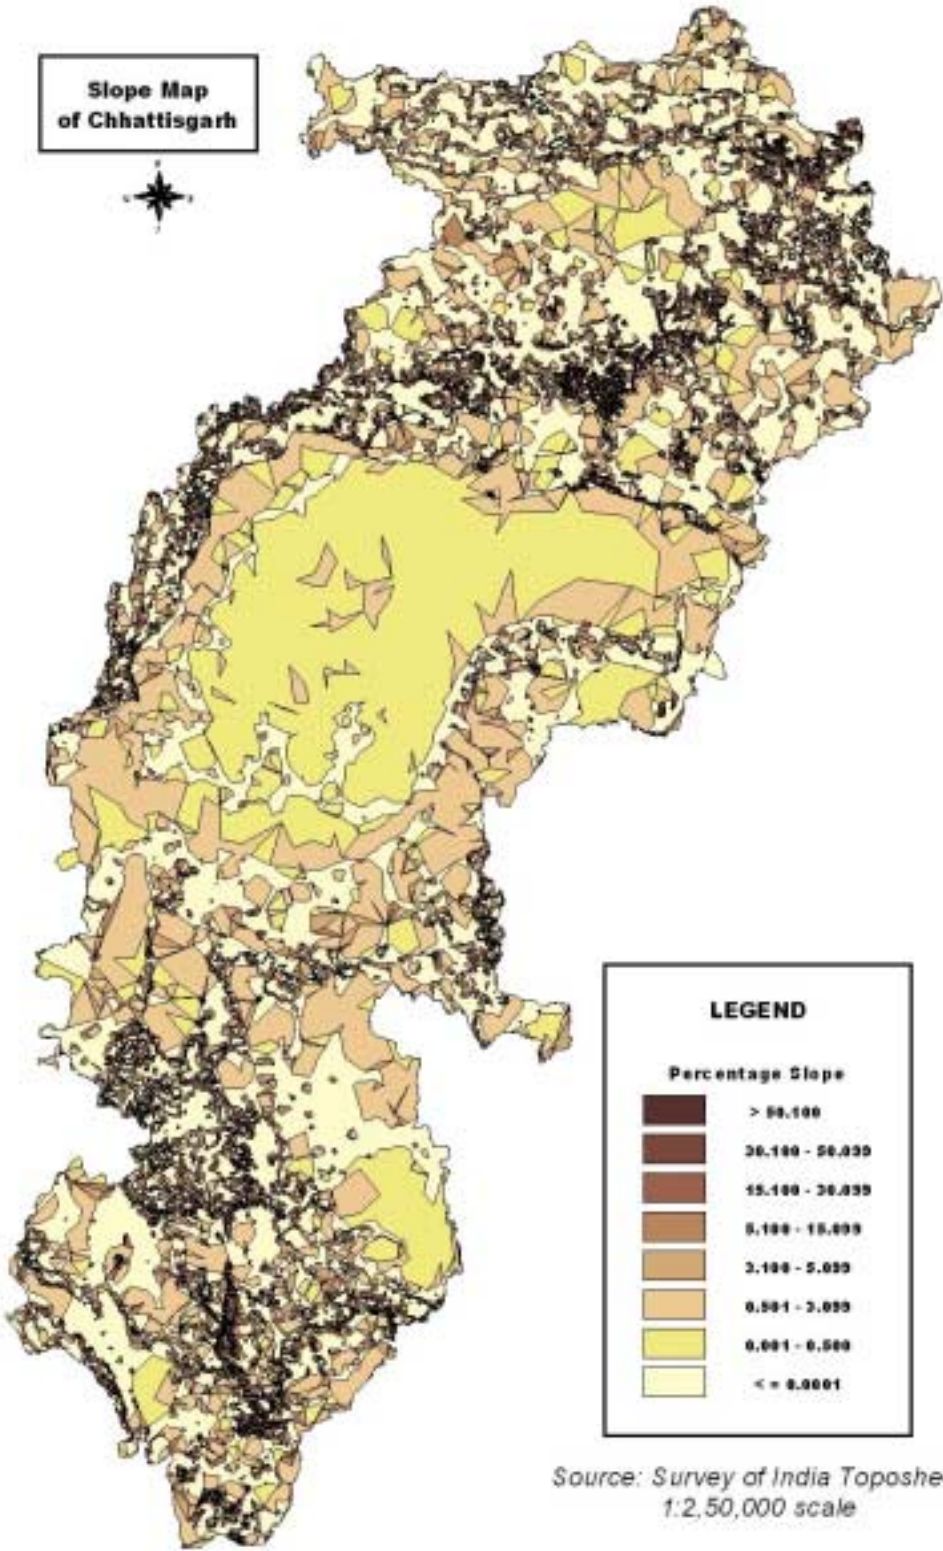

**Slope Map  
of Chhattisgarh**

Source: Survey of India Toposheets  
1:2,50,000 scale

**Slope Map  
of Chhattisgarh**

Source: Survey of India Toposheet  
1:2,50,000 scale