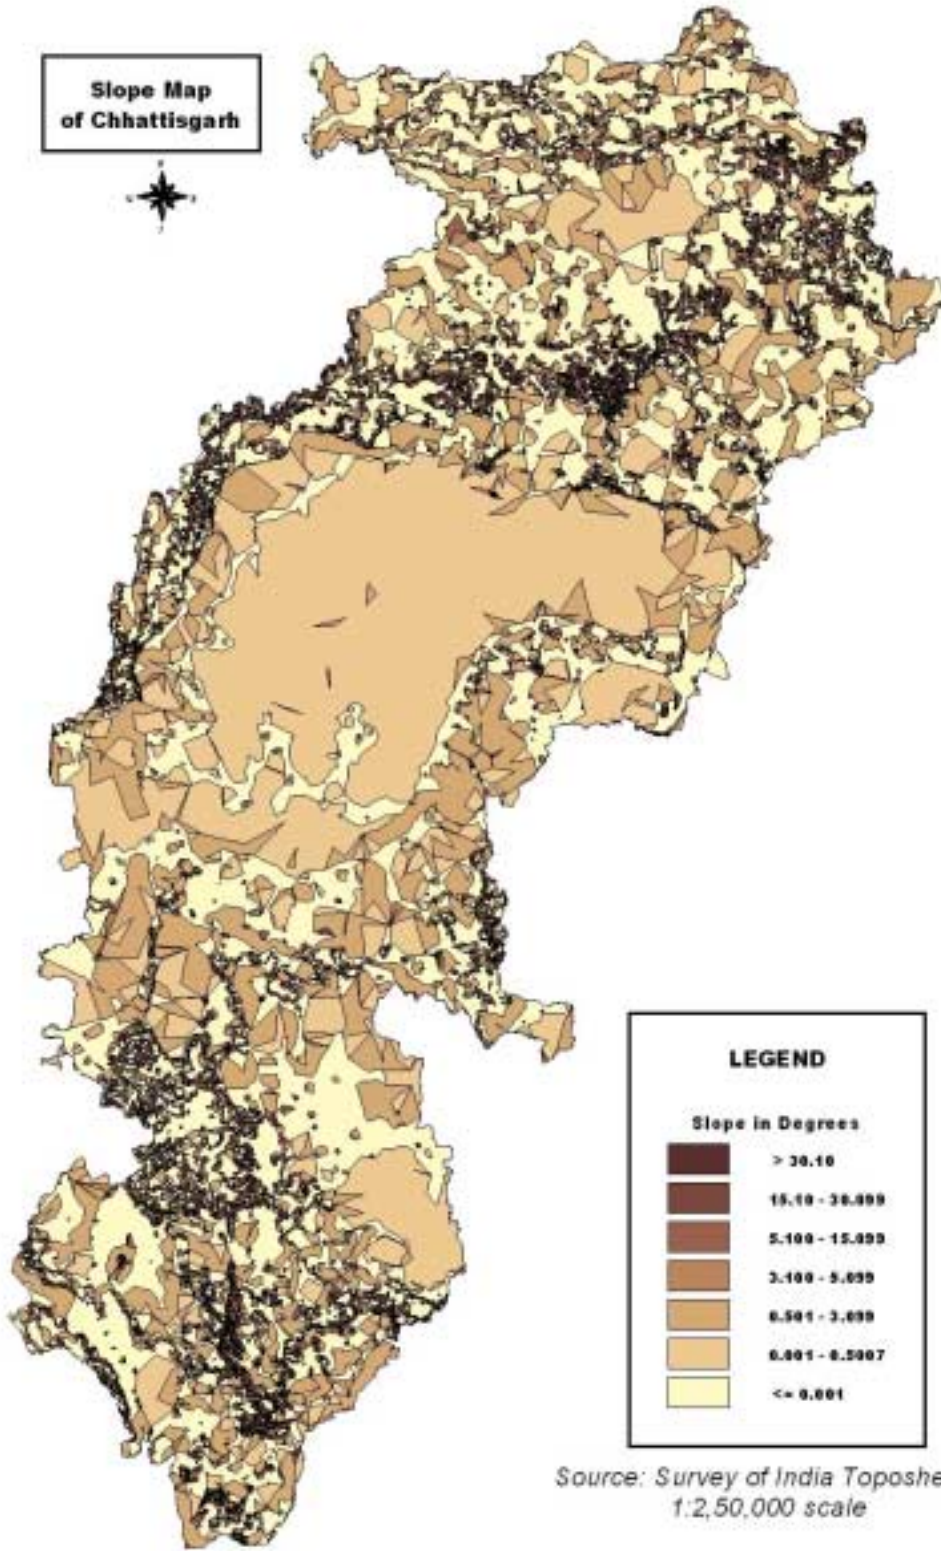

**Slope Map  
of Chhattisgarh**

Source: Survey of India Toposheets  
1:2,50,000 scale

**Slope Map  
of Chhattisgarh**

Source: Survey of India Toposheet  
1:2,50,000 scale