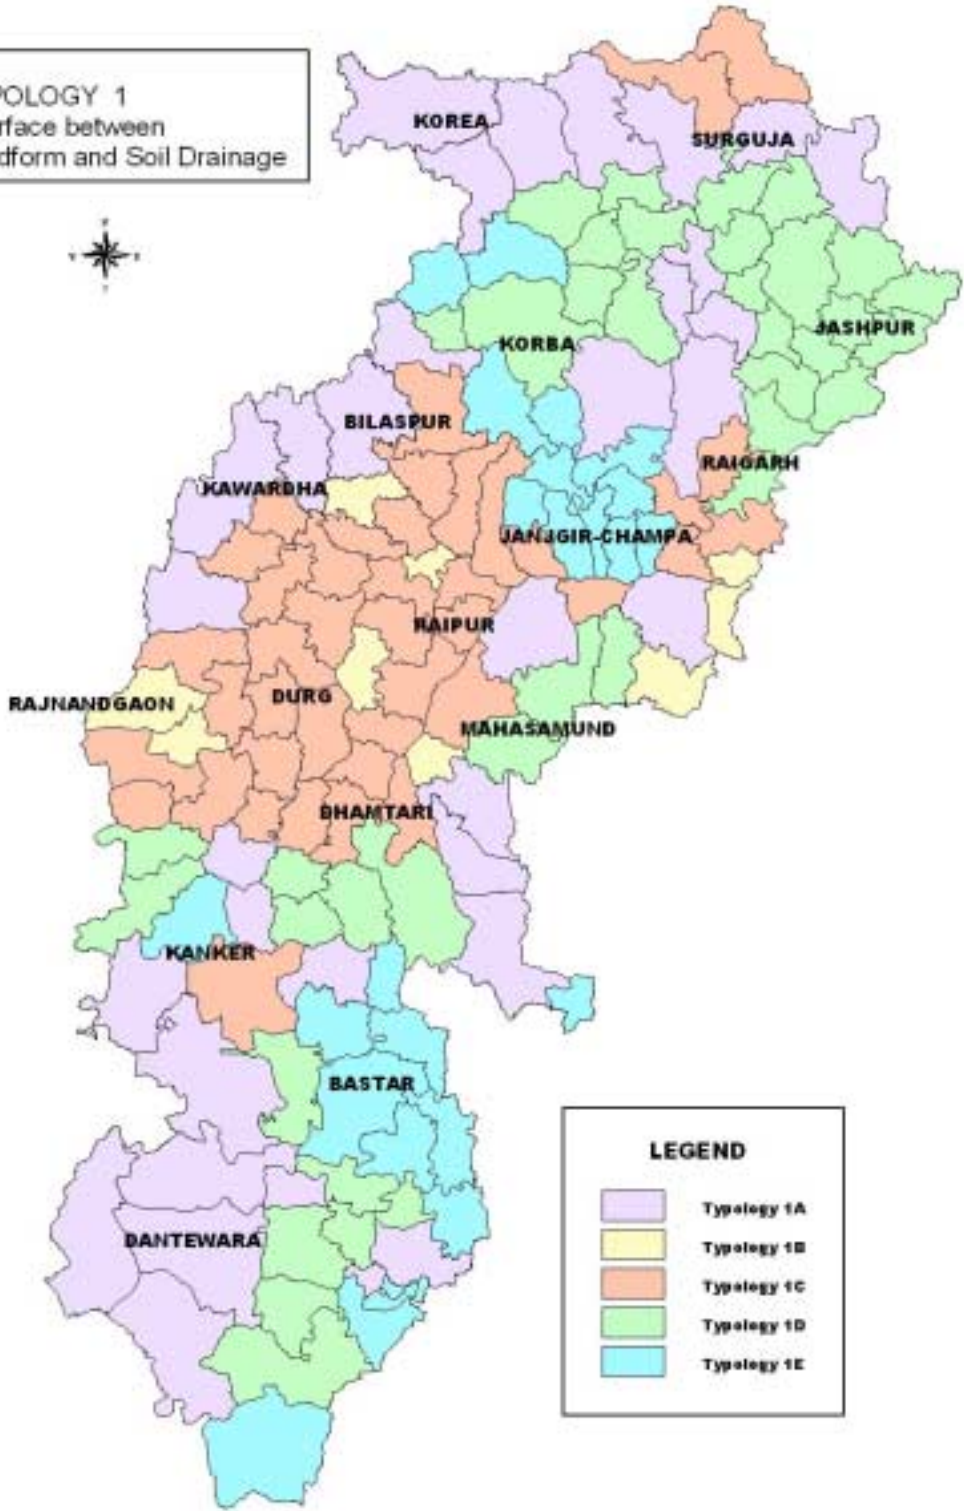

TPOLOGY 1
Interface between
Landform and Soil Drainage

LEGEND

- Typology 1A
- Typology 1B
- Typology 1C
- Typology 1D
- Typology 1E

TPOLOGY 2
Interface between
Soil Particle Size and
Rainfall Interspell Gap

LEGEND	
	Typology 2A
	Typology 2B
	Typology 2C
	Typology 2D

TPOLOGY 3
Interface between
Landform and Forest Cover

LEGEND

Typology 3A
Typology 3B
Typology 3C
Typology 3D
Typology 3E

**Ecological Typologies
of
Chhattisgarh**